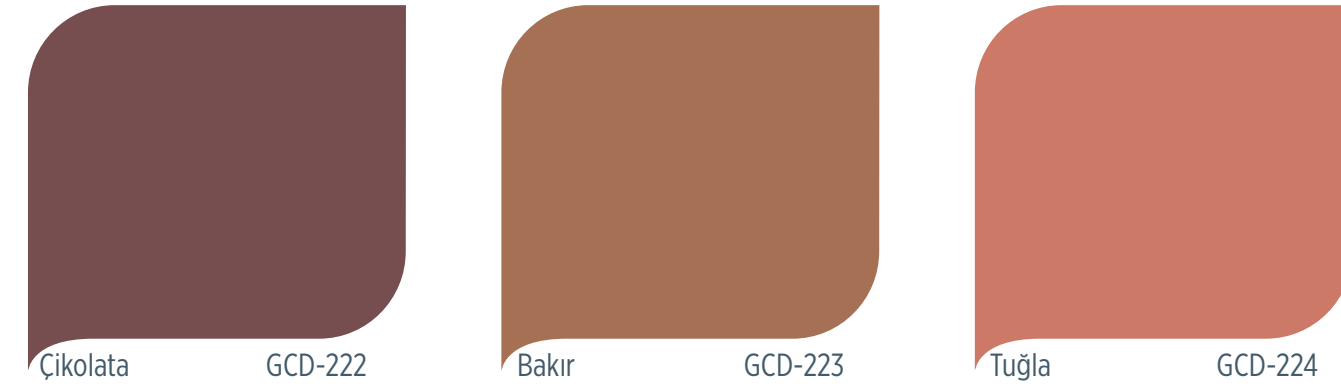

Taba GCD-219 Hardal GCD-220 Kum GCD-221